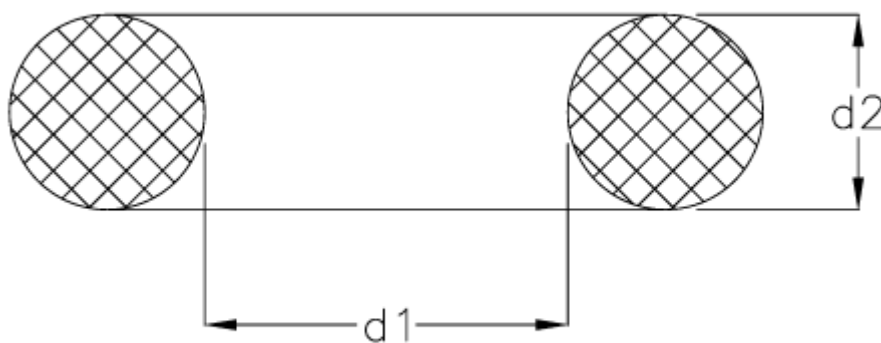

# Data Sheet

Article number: 159011000350000

Description: KLEE O-ring 11x3,5 NBR70 black

## Measures

---

d1 = 11.00

d2 = 3.50

Size = 11 x 3,5